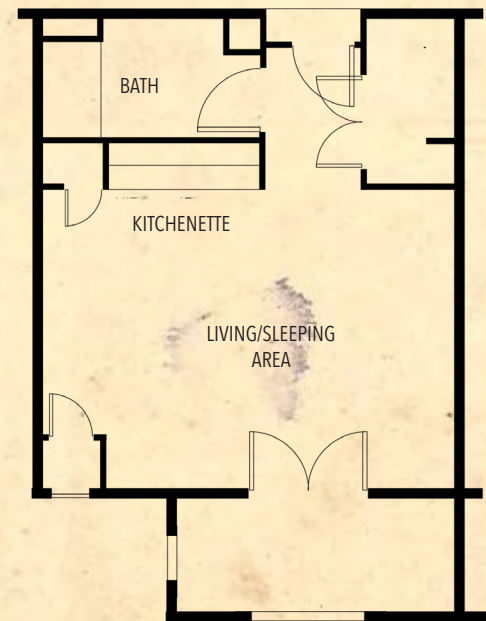

ASSISTED LIVING UNITS

STANFORD | 1BR - 1BA | 521 Sq. Ft.

STERLING | Studio | 662 Sq. Ft.

SINCLAIR | 1BR - 1BA | 801 Sq. Ft.

SILVERWOOD | 2BR - 2BA | 916 Sq. Ft.

SUNFLOWER
SPRINGS