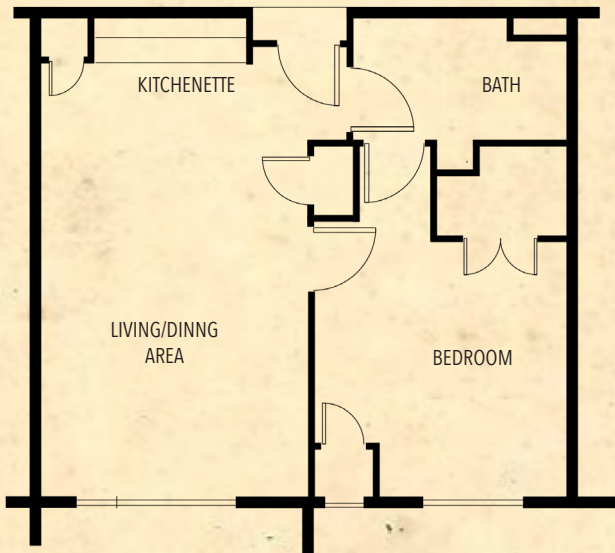

ASSISTED LIVING UNITS

STANFORD | 1BR - 1BA | 521 Sq. Ft.

STERLING | Studio | 662 Sq. Ft.

SINCLAIR | 1BR - 1BA | 801 Sq. Ft.

SILVERWOOD | 2BR - 2BA | 916 Sq. Ft.

SUNFLOWER
SPRINGS